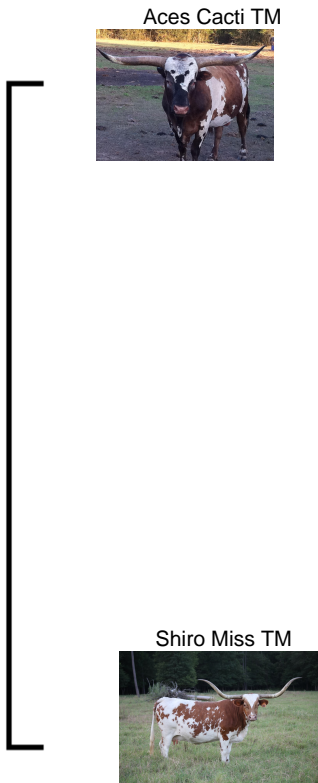

TEMPTING SHIRO TM

Date of Birth: 09/09/2008
 Registration 1: C258234
 Breeder: TOM & MAURICE GIBBS
 Owner: BULL CREEK LONGHORNS

Courtesy of Hudson Longhorns

TTT: 87.6250 on 10/03/2018

TEMPTING SHIRO TM

Aces Cacti TM

Shiro Miss TM

TEMPTATION'S THE ACE

JB Cactus Flower 114

Whelming Western

JB Titan's Jubilee

THE ACE

LAMB'S TEMPTATION

Lamb's Ex'Cla'Ma'Tion

JB's Thorn Dog

WHELMING KING

Diamond W 302

Titan II

SW KING'S JUBILEE