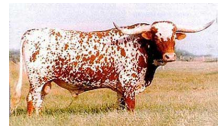

BOLD CRYSTAL

JK STERLING 262

S-E RANGER PRINCESS